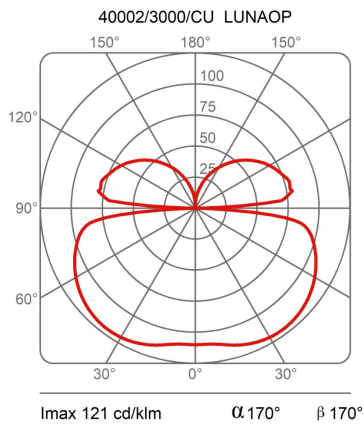

Photometric curves

Colour variant code

White

Black

Pearl Gold

40002/3000/BM

Bronze
Textured

40002/3000/OV

Vintage
Brass