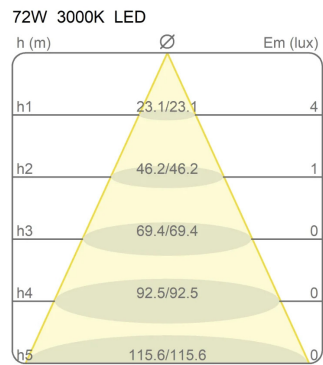

Photometric curves

Colour variant code

White

Black

Pearl Gold

40002/3000/BM

Bronze
Textured

40002/3000/OV

Vintage
Brass