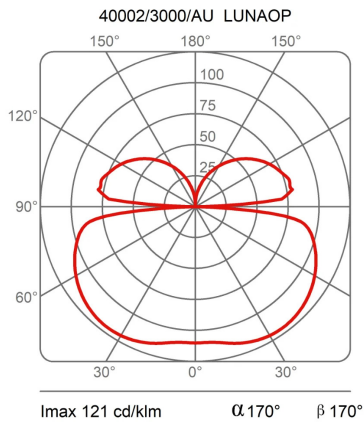

Photometric curves

Colour variant code

White

Black

Pearl Gold

40002/3000/BM

Bronze
Textured

40002/3000/OV

Vintage
Brass