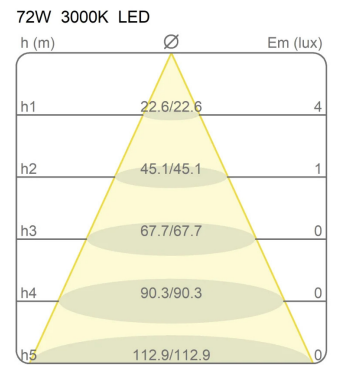

Photometric curves

Colour variant code

White

Black

Pearl Gold

40002/3000/BM

Bronze
Textured

40002/3000/OV

Vintage
Brass