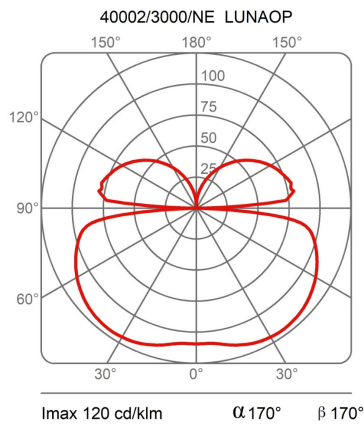

Photometric curves

Colour variant code

White

Black

Pearl Gold

40002/3000/BM

Bronze
Textured

40002/3000/OV

Vintage
Brass