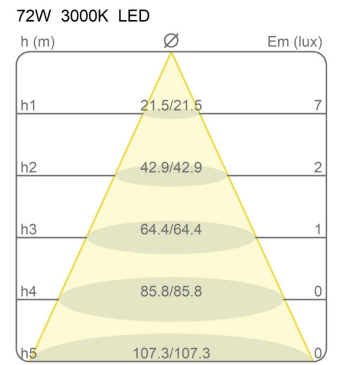

Photometric curves

Colour variant code

White

Black

Pearl Gold

40002/3000/BM

Bronze
Textured

40002/3000/OV

Vintage
Brass