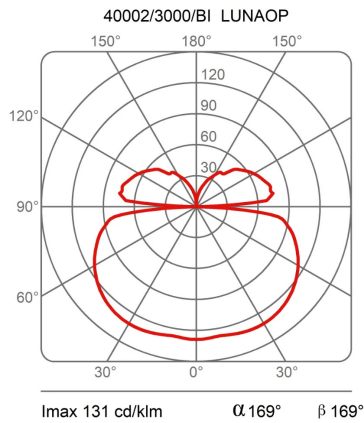

Photometric curves

Colour variant code

White

Black

Pearl Gold

40002/3000/BM

Bronze
Textured

40002/3000/OV

Vintage
Brass