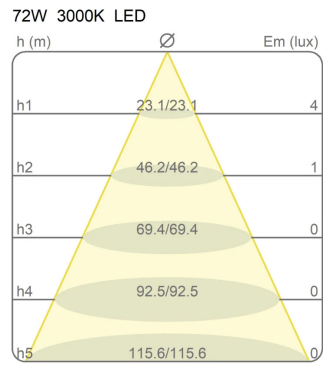

Photometric curves

Colour variant code

White

Black

Pearl Gold

40002/3000/BM

Bronze
Textured

40002/3000/OV

Vintage
Brass